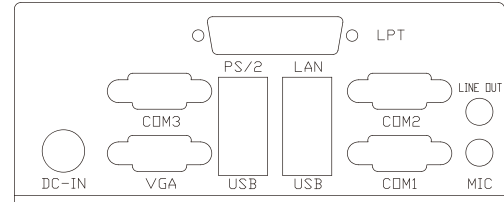

Peripheral Options		
Models	Android 4.2.2 Jelly Bean / Ubuntu linux	Windows XP/XPE , WEPOS , POS Ready 2009 , Windows 7 , 8 (Ivy Bridge and Baytrail platform only)
Printer	80mm easy loading thermal printer with auto cutter Printing Speed: 200mm / sec.RS232 (default) / Epson Commands Compatible	
Customer Display	VFD Type, 20 columns x 2 lines, each column 5x7 dotsRS232 (Default) , Multi-language / Epson Commands	
MSR	JIS-I or II, ISO Track 1/2/3 USB (default)	
i-button	Read only, COM interface	
Color	Dark Grey/White	
Wireless LAN	802.11a/b/g/n dual band MIMO	Mini PCIe Wireless LAN Module 802.11 b/g/n
RFID	ISO 14443A, UrtraLight,Mifare@PRO, DESfire	ISO 14443A, UrtraLight,Mifare@PRO, DESfire
Safety standards	CE/FCC	

I/O Ports

Windows (D525)