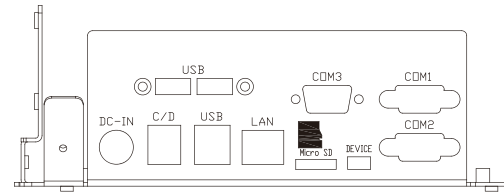

Peripheral Options		
Models	Android 4.2.2 Jelly Bean / Ubuntu linux	Windows XP/XPE , WEPOS , POS Ready 2009 , Windows 7 , 8 (Ivy Bridge and Baytrail platform only)
Printer	80mm easy loading thermal printer with auto cutter Printing Speed: 200mm / sec.RS232 (default) / Epson Commands Compatible	
Customer Display	VFD Type, 20 columns x 2 lines, each column 5x7 dotsRS232 (Default) , Multi-language / Epson Commands	
MSR	JIS-I or II, ISO Track 1/2/3 USB (default)	
i-button	Read only, COM interface	
Color	Dark Grey/White	
Wireless LAN	802.11a/b/g/n dual band MIMO	Mini PCIe Wireless LAN Module 802.11 b/g/n
RFID	ISO 14443A, UrtraLight,Mifare@PRO, DESfire	ISO 14443A, UrtraLight,Mifare@PRO, DESfire
Safety standards	CE/FCC	

I/O Ports

Windows (D525)

Android

X86 Models Features

Android / Ubuntu Linux Models Features

Peripheral Options