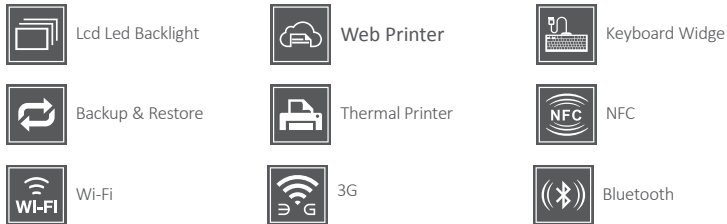

Android / Ubuntu Linux Models Features